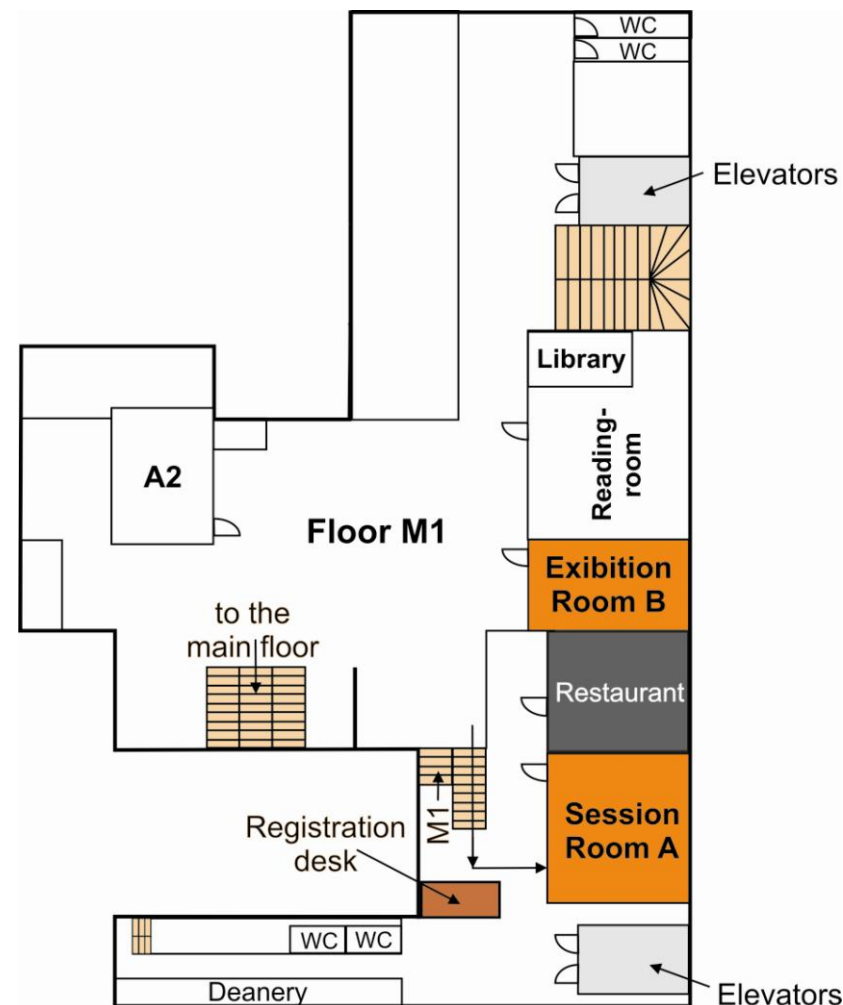

MAIN FLOOR - PLAN

FLOOR M1 - PLAN

- Opening ceremony will take place at amphitheater A1 located on the Main Floor.
- The Registration desk is on the floor M1 and will be opened every day from 8 a.m. to 5 p.m.
- All oral sessions will take place in the Session Room A.
- Coffee breaks and lunches will be served at the Faculty restaurant located next to the Session Room A (Floor M1).