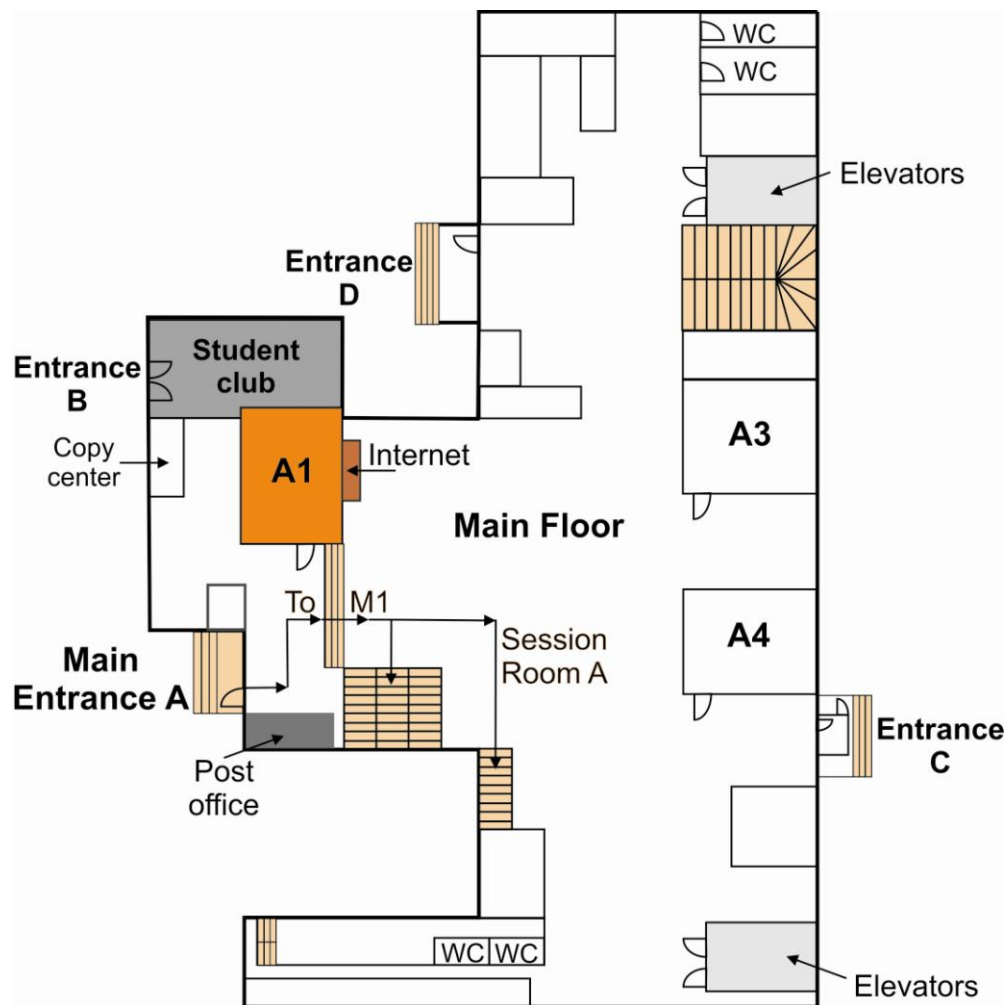

MAIN FLOOR - PLAN

FLOOR M1 - PLAN

- Opening ceremony will take place at amphitheater A1 located on the Main Floor.
- The Registration desk is on the floor M1 and will be opened every day from 8 a.m. to 5 p.m.
- All oral sessions will take place in the Session Room A.
- Coffee breaks and lunches will be served at the Faculty restaurant located next to the Session Room A (Floor M1).