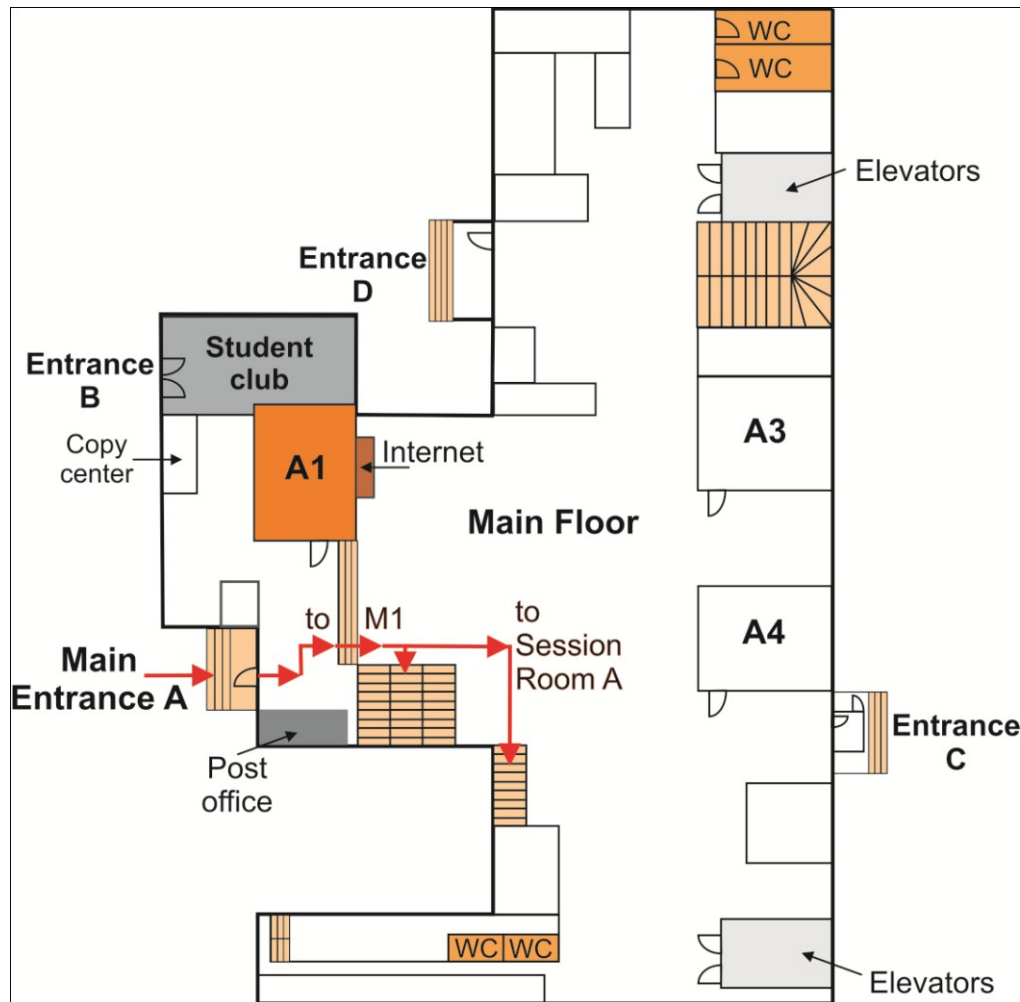

MAIN FLOOR - PLAN

FLOOR M1 - PLAN

- Opening ceremony will take place at amphitheater A1 located on the Main Floor.
- The Registration desk is on the floor M1 and will be opened every day from 8 a.m. to 5 p.m.
- All oral sessions will take place in the Session Room A.
- Coffee breaks and lunches will be served at the Faculty restaurant located next to the Session Room A (Floor M1).