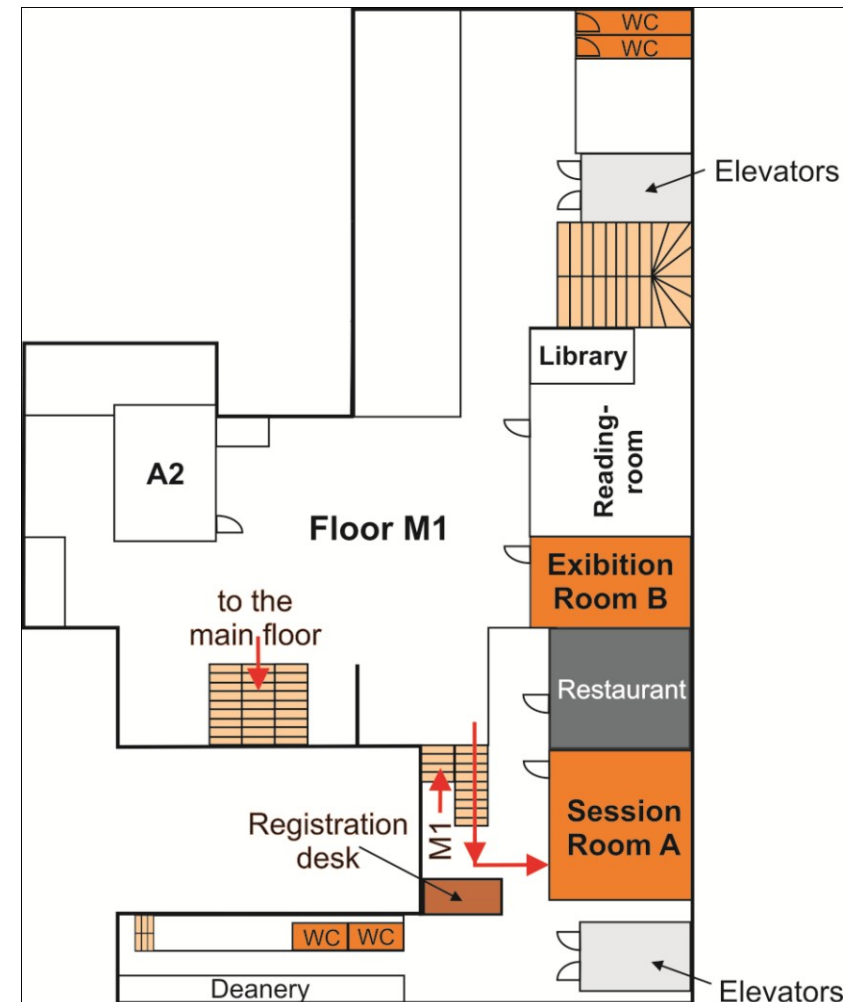

MAIN FLOOR - PLAN

FLOOR M1 - PLAN

- Opening ceremony will take place at amphitheater A1 located on the Main Floor.
- The Registration desk is on the floor M1 and will be opened every day from 8 a.m. to 5 p.m.
- All oral sessions will take place in the Session Room A.
- Coffee breaks and lunches will be served at the Faculty restaurant located next to the Session Room A (Floor M1).