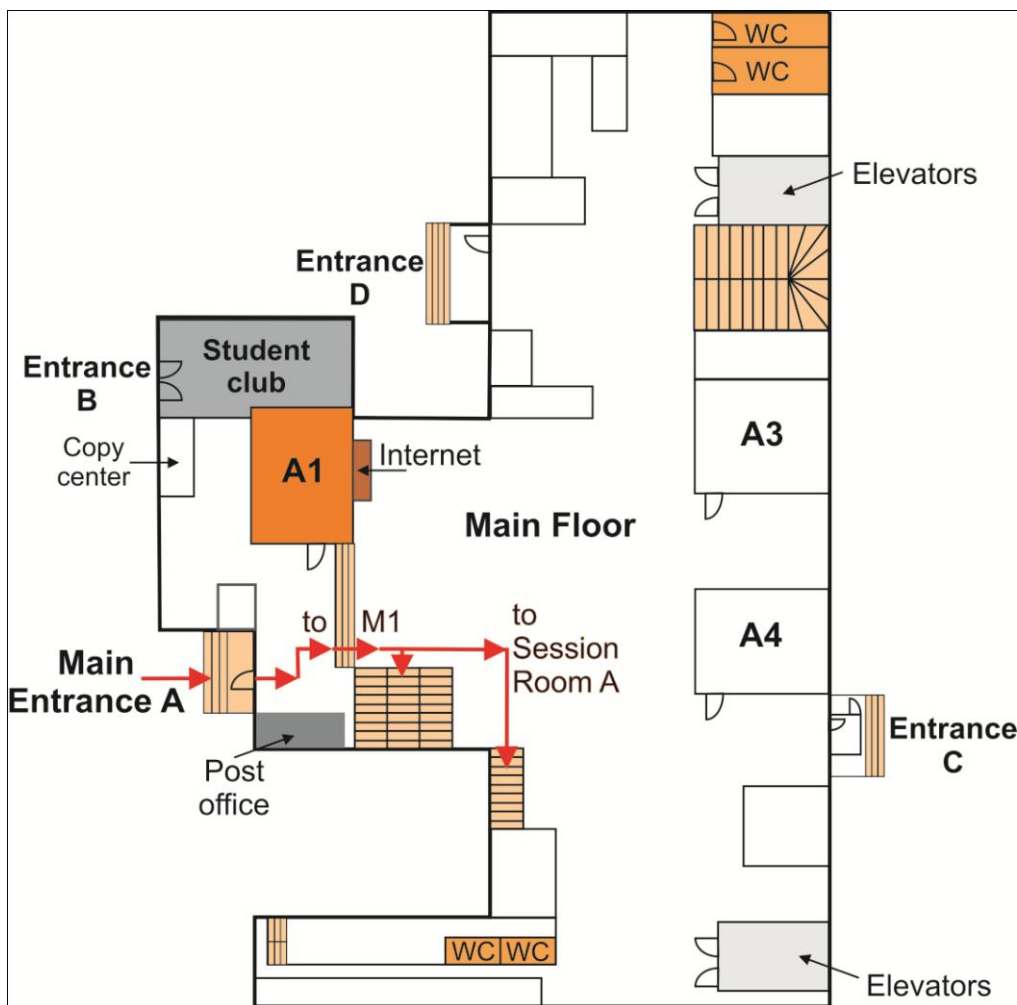

MAIN FLOOR - PLAN

FLOOR M1 - PLAN

- Opening ceremony will take place at amphitheater A1 located on the Main Floor.
- The Registration desk is on the floor M1 and will be opened every day from 8 a.m. to 5 p.m.
- All oral sessions will take place in the Session Room A.
- Coffee breaks and lunches will be served at the Faculty restaurant located next to the Session Room A (Floor M1).