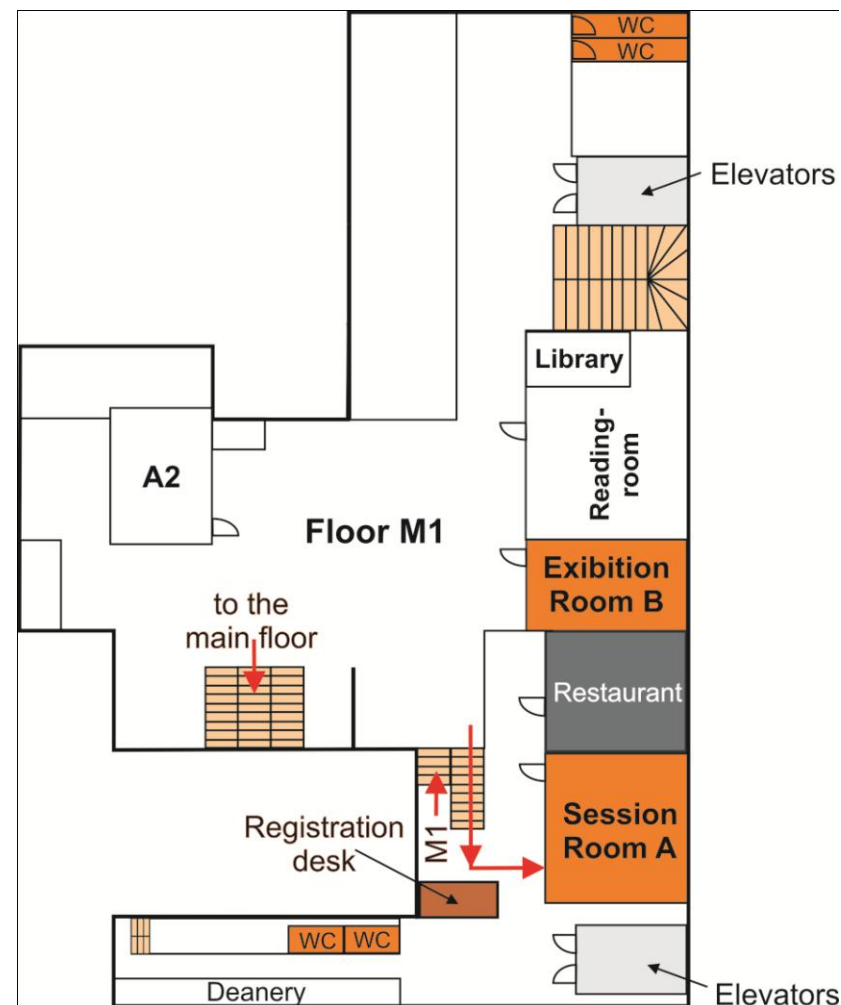

MAIN FLOOR - PLAN

FLOOR M1 - PLAN

- Opening ceremony will take place at amphitheater A1 located on the Main Floor.
- The Registration desk is on the floor M1 and will be opened every day from 8 a.m. to 5 p.m.
- All oral sessions will take place in the Session Room A.
- Coffee breaks and lunches will be served at the Faculty restaurant located next to the Session Room A (Floor M1).