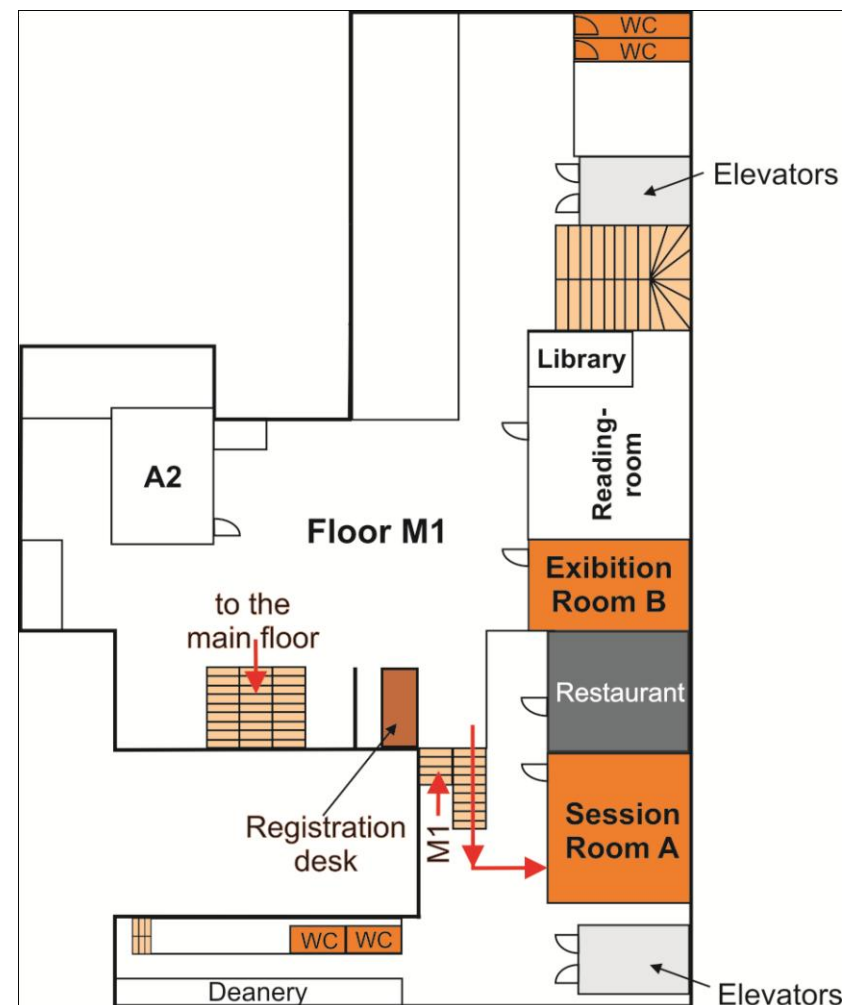

MAIN FLOOR - PLAN

FLOOR M1 - PLAN

- Opening ceremony will take place at amphitheater A1 located on the Main Floor.
- The Registration desk is on the floor M1 and will be opened every day from 8 a.m. to 5 p.m.
- All Oral Sessions will take place in the Session Room A, and all Poster Sessions in the Exhibition Room B.
- Coffee breaks and lunches will be served at the Faculty restaurant located next to the Session Room A (Floor M1).