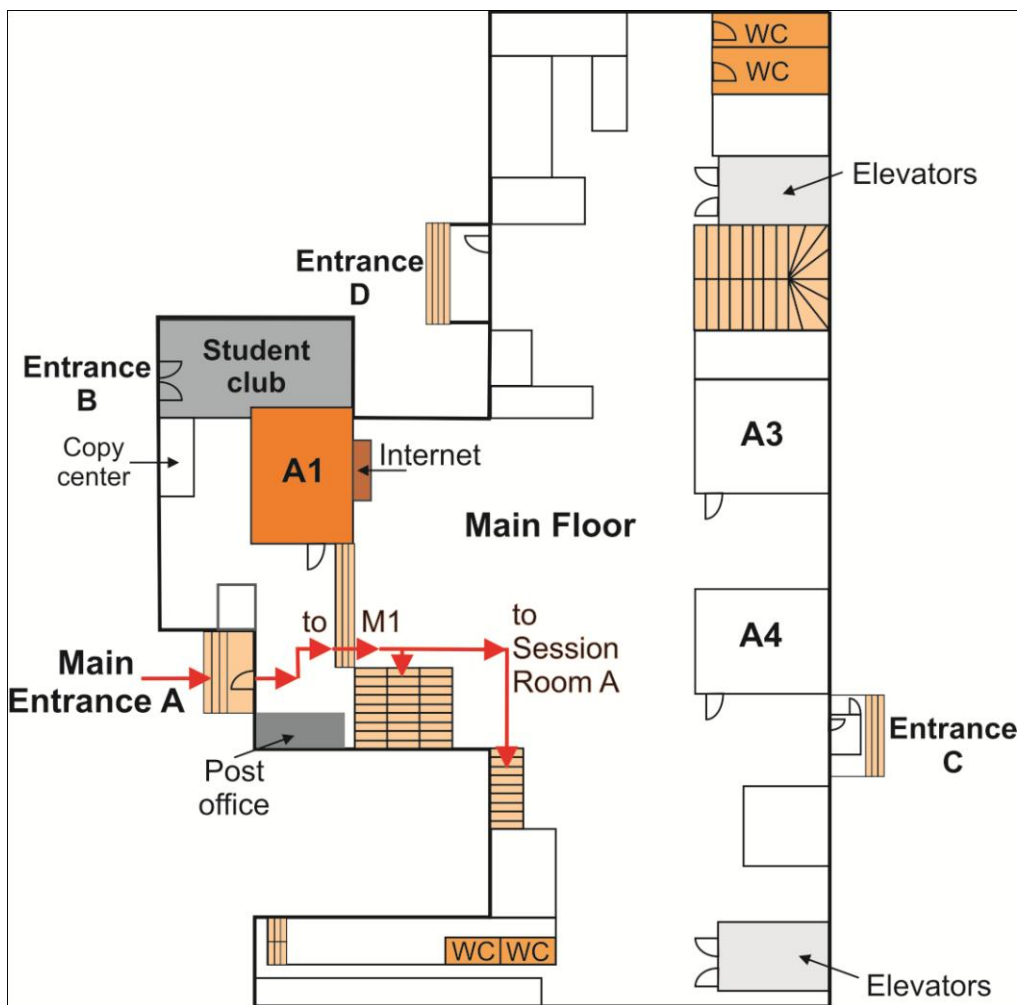

MAIN FLOOR - PLAN

FLOOR M1 - PLAN

- Opening ceremony will take place at amphitheater A1 located on the Main Floor.
- The Registration desk is on the floor M1 and will be opened every day from 8 a.m. to 5 p.m.
- All Oral Sessions will take place in the Session Room A, and all Poster Sessions in the Exhibition Room B.
- Coffee breaks and lunches will be served at the Faculty restaurant located next to the Session Room A (Floor M1).