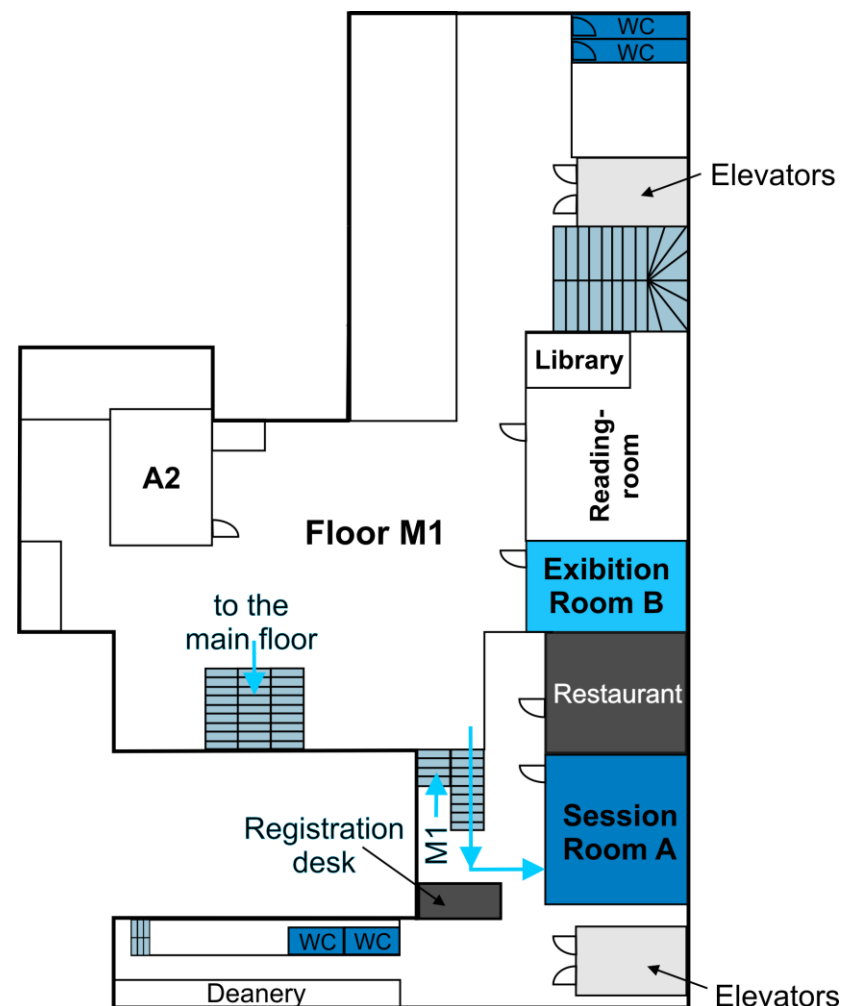

MAIN FLOOR - PLAN

FLOOR M1 - PLAN

- Opening ceremony will take place at amphitheater A1 located on the Main Floor.
- The Registration desk is on the floor M1 and will be opened every day from 8 a.m. to 5 p.m.
- All Oral Sessions will take place in the Session Room A, and all Poster Sessions in the Exhibition Room B.
- Coffee breaks and lunches will be served at the Faculty restaurant located next to the Session Room A (Floor M1).