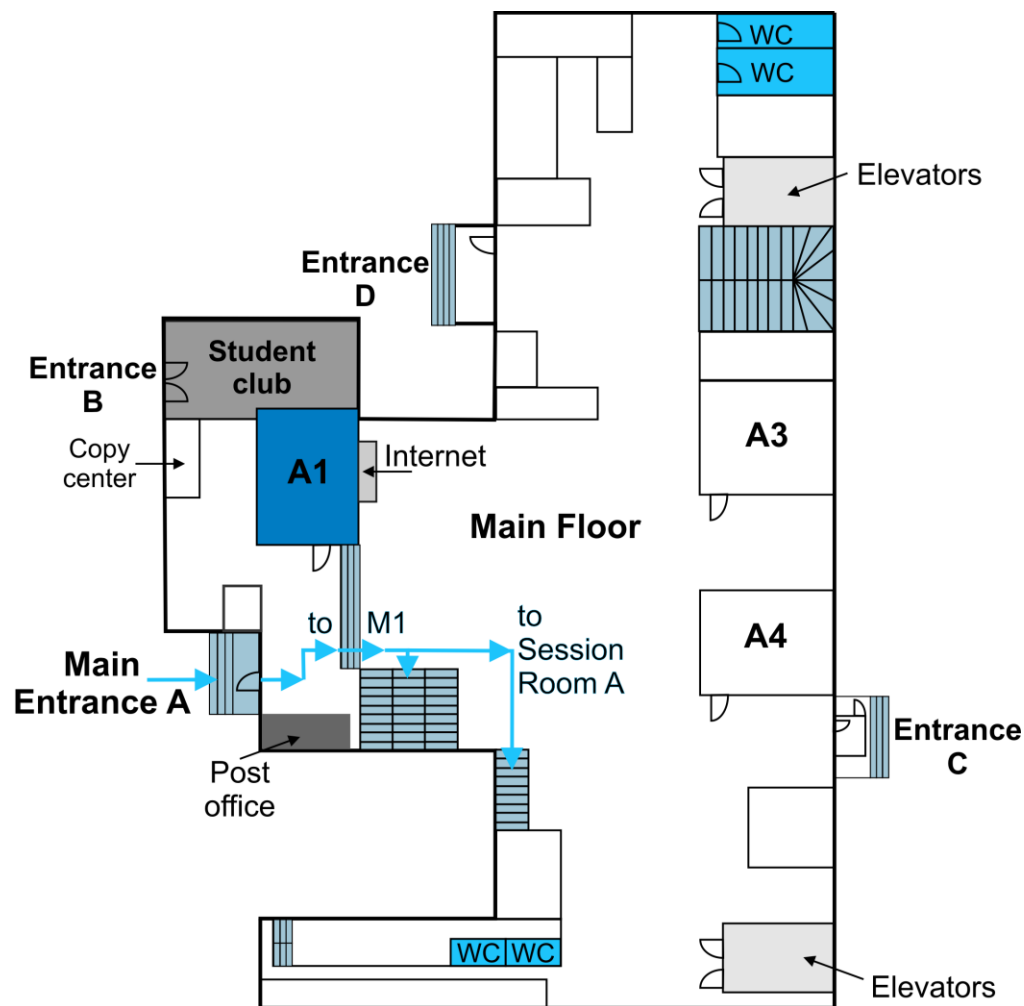

MAIN FLOOR - PLAN

FLOOR M1 - PLAN

- Opening ceremony will take place at amphitheater A1 located on the Main Floor.
- The Registration desk is on the floor M1 and will be opened every day from 8 a.m. to 5 p.m.
- All Oral Sessions will take place in the Session Room A, and all Poster Sessions in the Exhibition Room B.
- Coffee breaks and lunches will be served at the Faculty restaurant located next to the Session Room A (Floor M1).